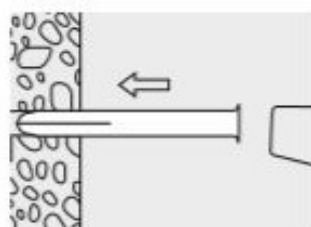

MPYELLOW/MPRED/MPBROWN - WALL PLUG

Description:

Yellow, Red and Brown two-way expansion plugs with internal guide for easy screw fixing.

Material:

Polyethylene (PE)

OTHER ADDITIONAL INFORMATION

Code	Colour	Length (mm)	Drill Size	Imperial Screw Gauge	Metric Screw (mm)
MPYELLOW	Yellow	25	5	4 - 6	2.9 - 3.5
MPRED	Red	30	5.5/6	6 - 10	3.5 - 5
MPBROWN	Brown	35	7	10 - 14	5 - 6

Installation Guidelines:

Drill Required Diameter Hole

Tap into Place

Place Screw in Plug & tighten until secure