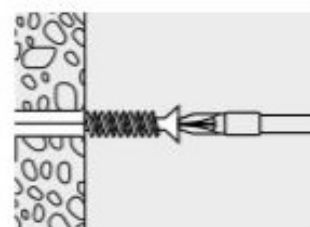

MPYELLOW/MPRED/MPBROWN - WALL PLUG

Description:

Yellow, Red and Brown two-way expansion plugs with internal guide for easy screw fixing.

Material:

Polyethylene (PE)

OTHER ADDITIONAL INFORMATION

Code	Colour	Length (mm)	Drill Size	Imperial Screw Gauge	Metric Screw (mm)
MPYELLOW	Yellow	25	5	4 - 6	2.9 - 3.5
MPRED	Red	30	5.5/6	6 - 10	3.5 - 5
MPBROWN	Brown	35	7	10 - 14	5 - 6

Installation Guidelines:

Drill Required Diameter Hole

Tap into Place

Place Screw in Plug & tighten until secure